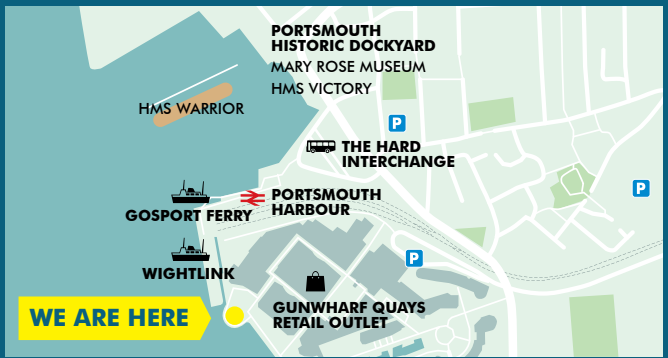

To book, call us now **023 9285 7520** (opt 3) or email **bookings@spinnakertower.co.uk**

Offering breathtaking views and a unique perspective of the surrounding area. Located in Portsmouth our iconic tower stands at 170 meters tall and provides panoramic 23 mile views of the Solent, Portsmouth Harbour, and the cityscape.

Joint Ticket Packages to Explore Portsmouth

There's so much to see and do in Portsmouth – talk to our team for day trip and short break itinerary ideas including:

D-DAY STORY MUSEUM

The only museum in the UK dedicated to the Allied Invasion in June 1944.

PORTSMOUTH HISTORIC DOCKYARD

Home to the world's most famous ships, it's the go to destination for exploring iconic naval history.

THE MARY ROSE MUSEUM

Retells the Tudor story through ship's artefacts and interactive displays.

GUNWHARF QUAYS

Spinnaker Tower is located within Gunwharf Quays Premium Outlet shopping centre in Portsmouth's historic harbour. Include time in your trip for shopping and relaxation by the water.

Joint Ticket Packages Group Prices